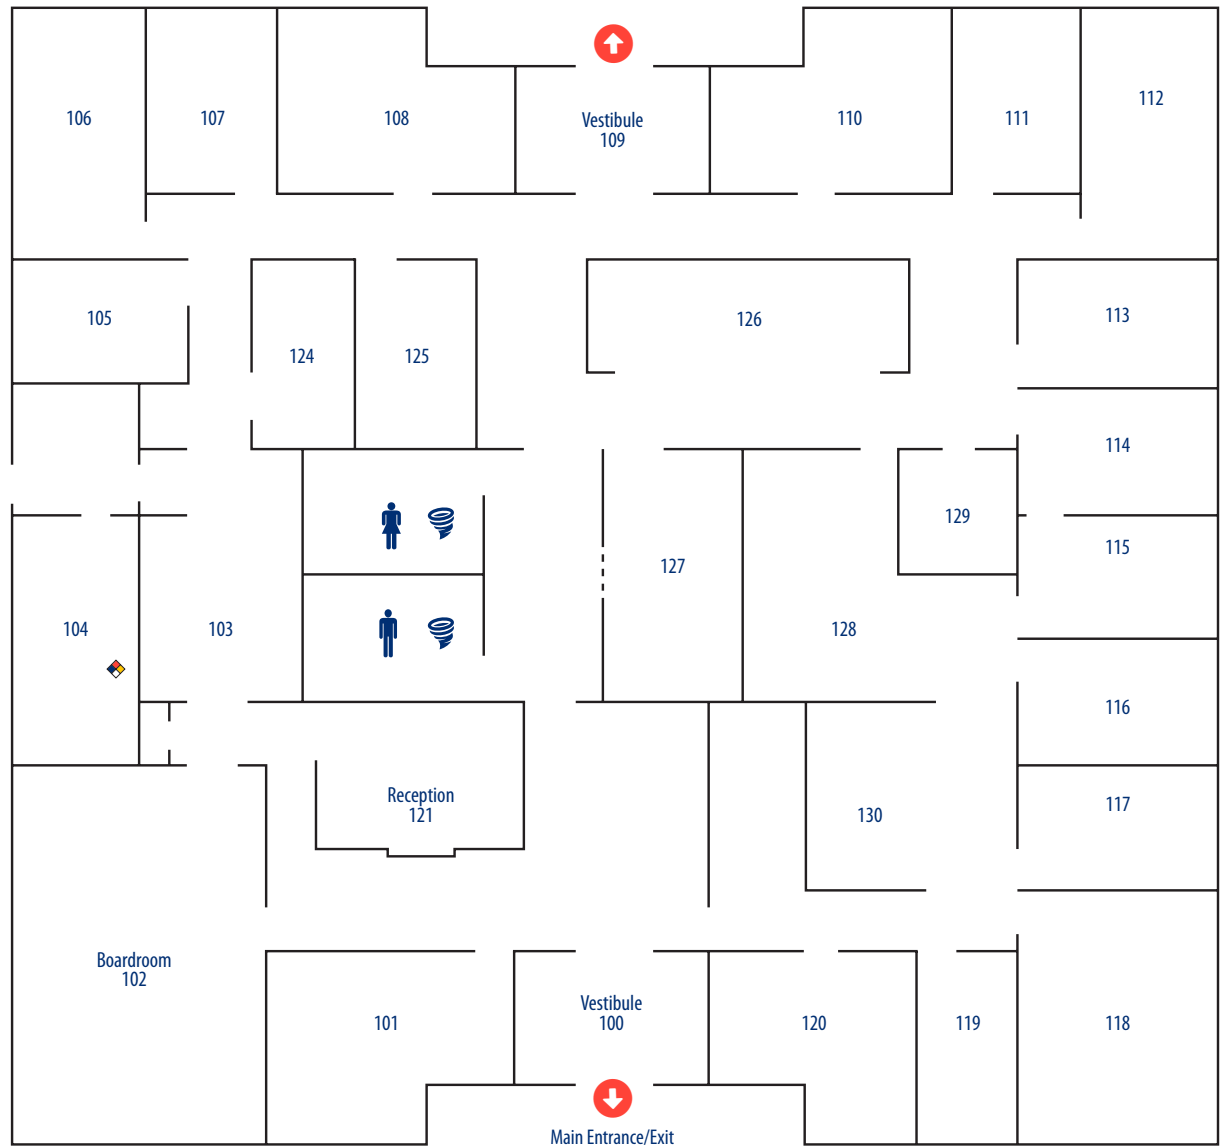

# DARWIN L. SCHRAGE ADMINISTRATION BUILDING

# DARWIN L. SCHRAGE ADMINISTRATION BUILDING

- Entrance/Exit
- Restroom
- Severe Weather Shelter