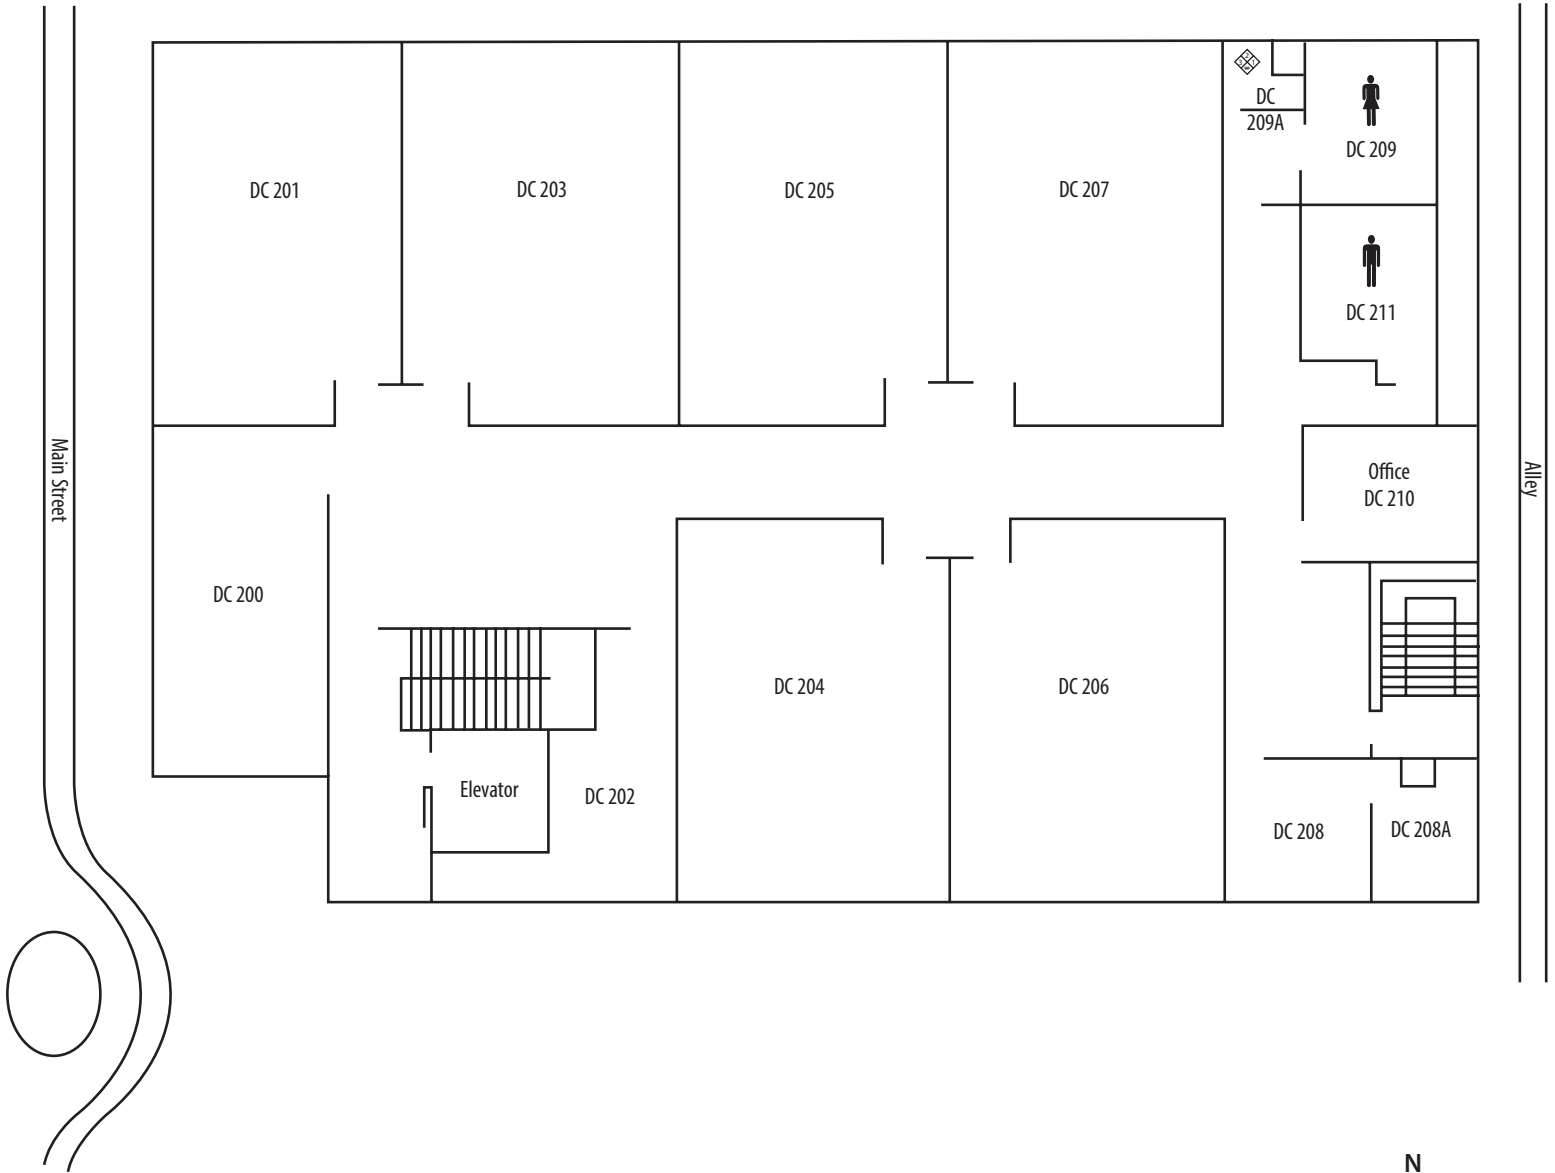

DUBUQUE CENTER - UPPER LEVEL

700 Main St., Dubuque
563.557.8271 • 888.642.2338

■ = Storm shelter areas

DUBUQUE CENTER - MAIN LEVEL

700 Main St., Dubuque
563.557.8271 • 888.642.2338

■ = Storm shelter areas

DUBUQUE CENTER - LOWER LEVEL

700 Main St., Dubuque
563.557.8271 • 888.642.2338

■ = Storm shelter areas