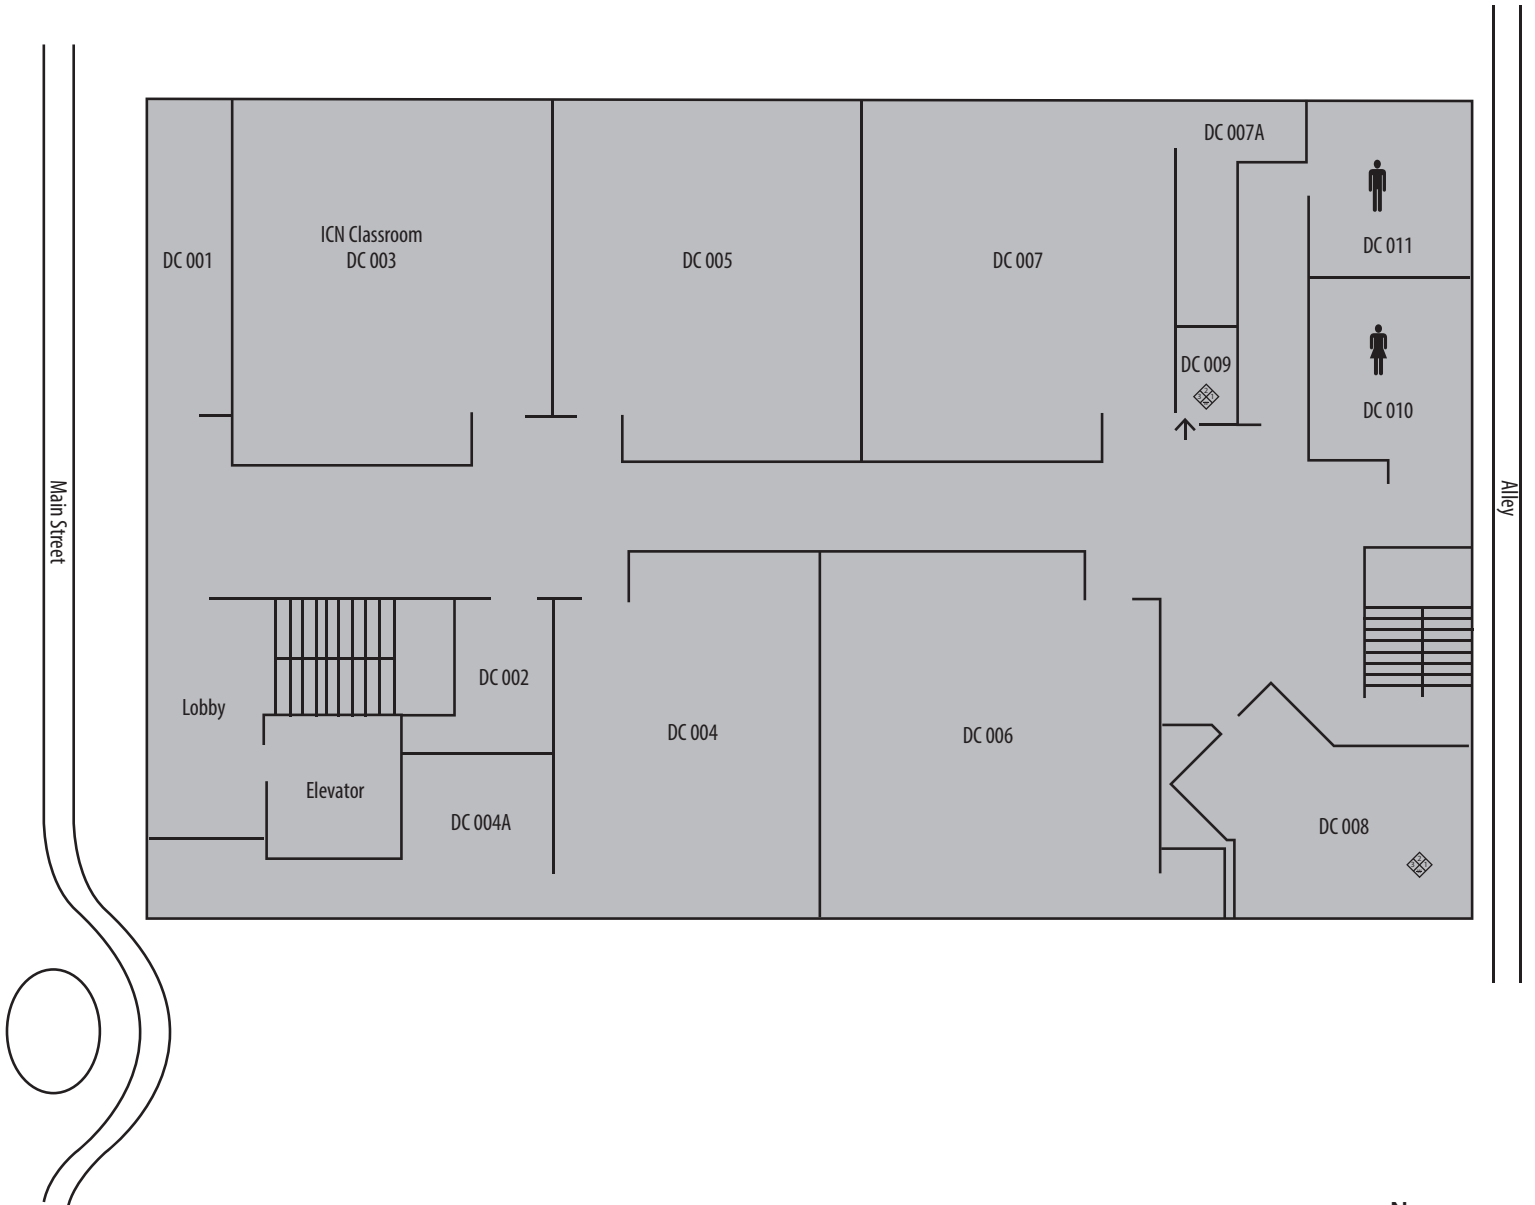

DUBUQUE CENTER - LOWER LEVEL

700 Main St., Dubuque
563.557.8271 • 888.642.2338

■ = Storm shelter areas