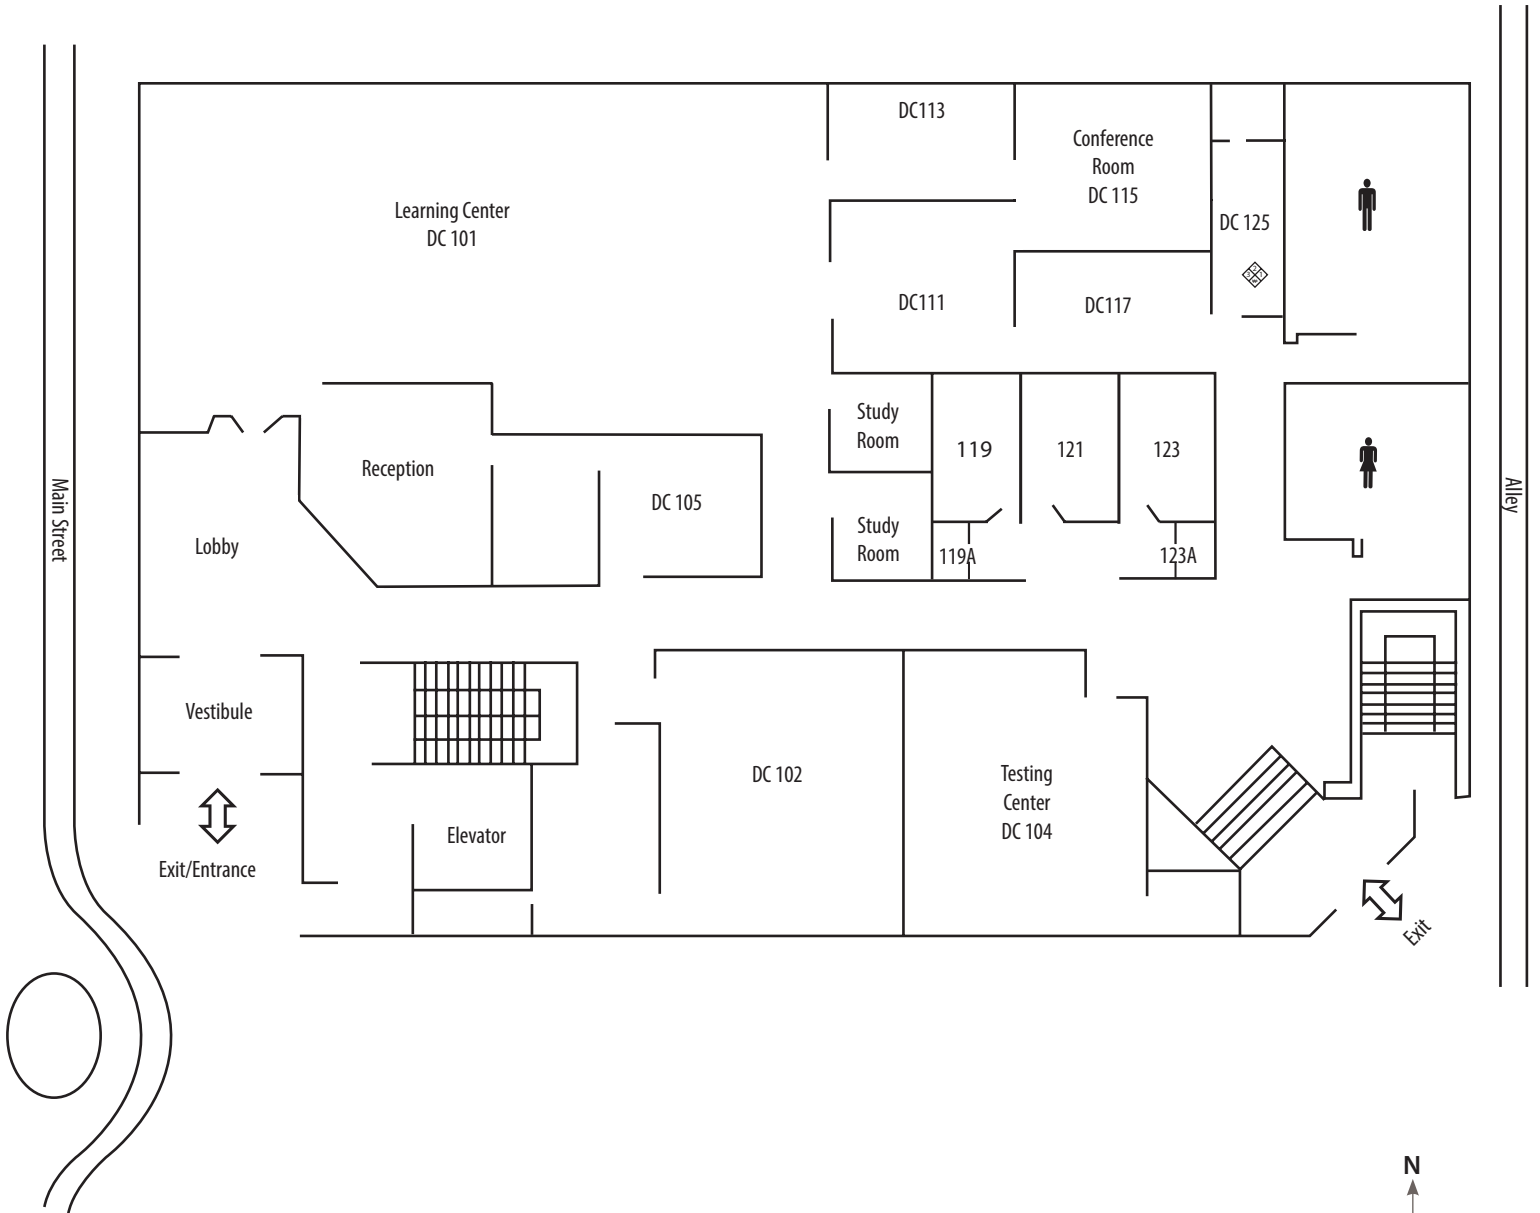

DUBUQUE CENTER - UPPER LEVEL

700 Main St., Dubuque
563.557.8271 • 888.642.2338

■ = Storm shelter areas

DUBUQUE CENTER - MAIN LEVEL

700 Main St., Dubuque
563.557.8271 • 888.642.2338

■ = Storm shelter areas

DUBUQUE CENTER - LOWER LEVEL