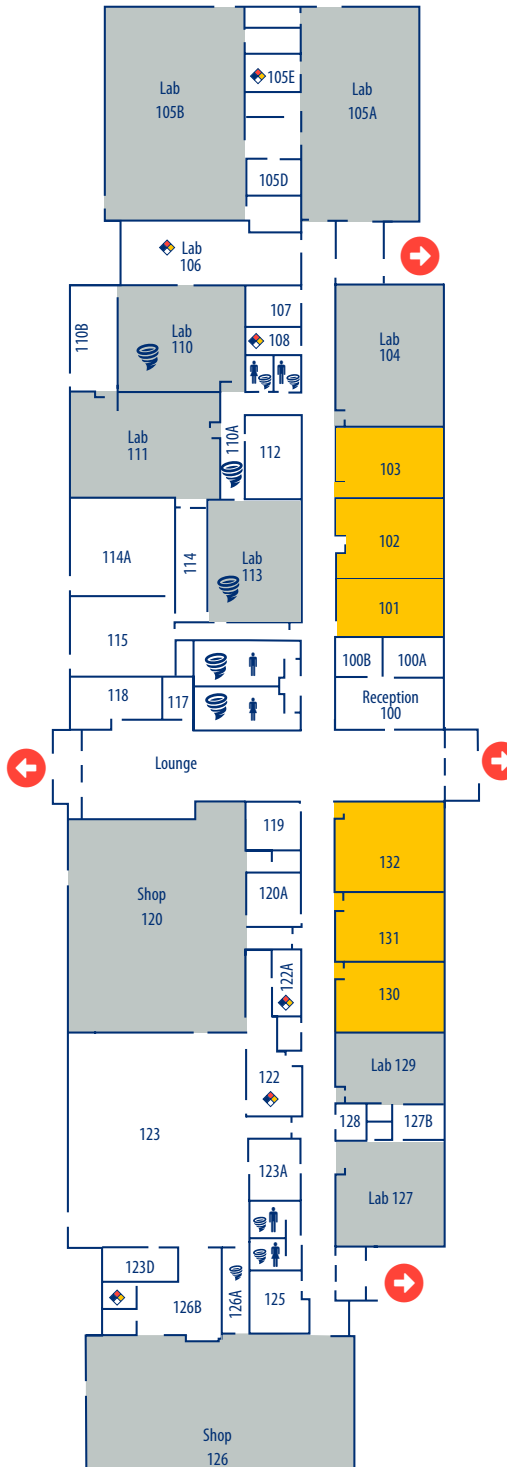

# INDUSTRIAL TECHNOLOGIES BUILDING

- Classroom
- Lab

# INDUSTRIAL TECHNOLOGIES BUILDING

- ➔ Entrance/Exit
- 🌀 Severe Weather Shelter
- ⬠ Hazardous Chemicals
- 🧑 Restrooms