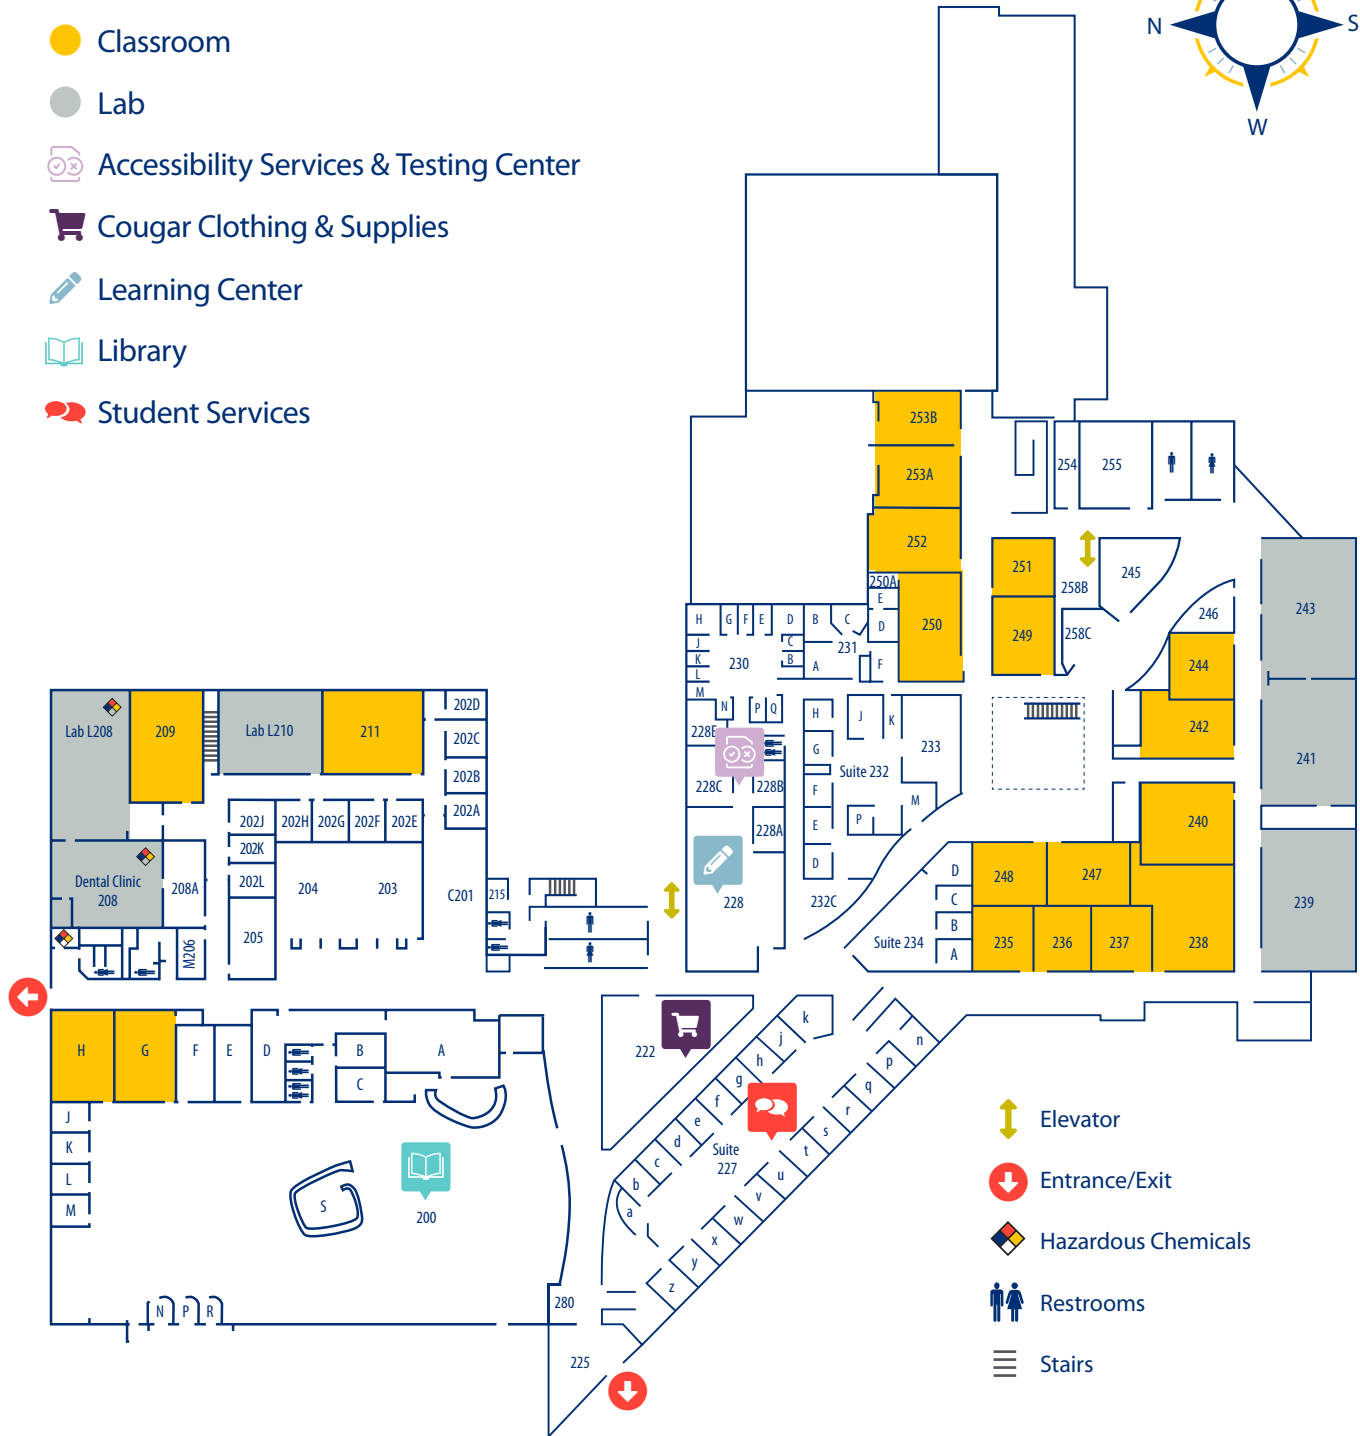

# PEOSTA CAMPUS

[www.nicc.edu](http://www.nicc.edu)

## MAIN BUILDING UPPER LEVEL

- Classroom
- Lab
- 🗺 Accessibility Services & Testing Center
- 🛒 Cougar Clothing & Supplies
- ✎ Learning Center
- 📖 Library
- 🗨 Student Services

# MAIN BUILDING UPPER & LOWER LEVEL

## MAIN BUILDING LOWER LEVEL

- Classroom
- Lab
- Faculty Offices
- Food Service