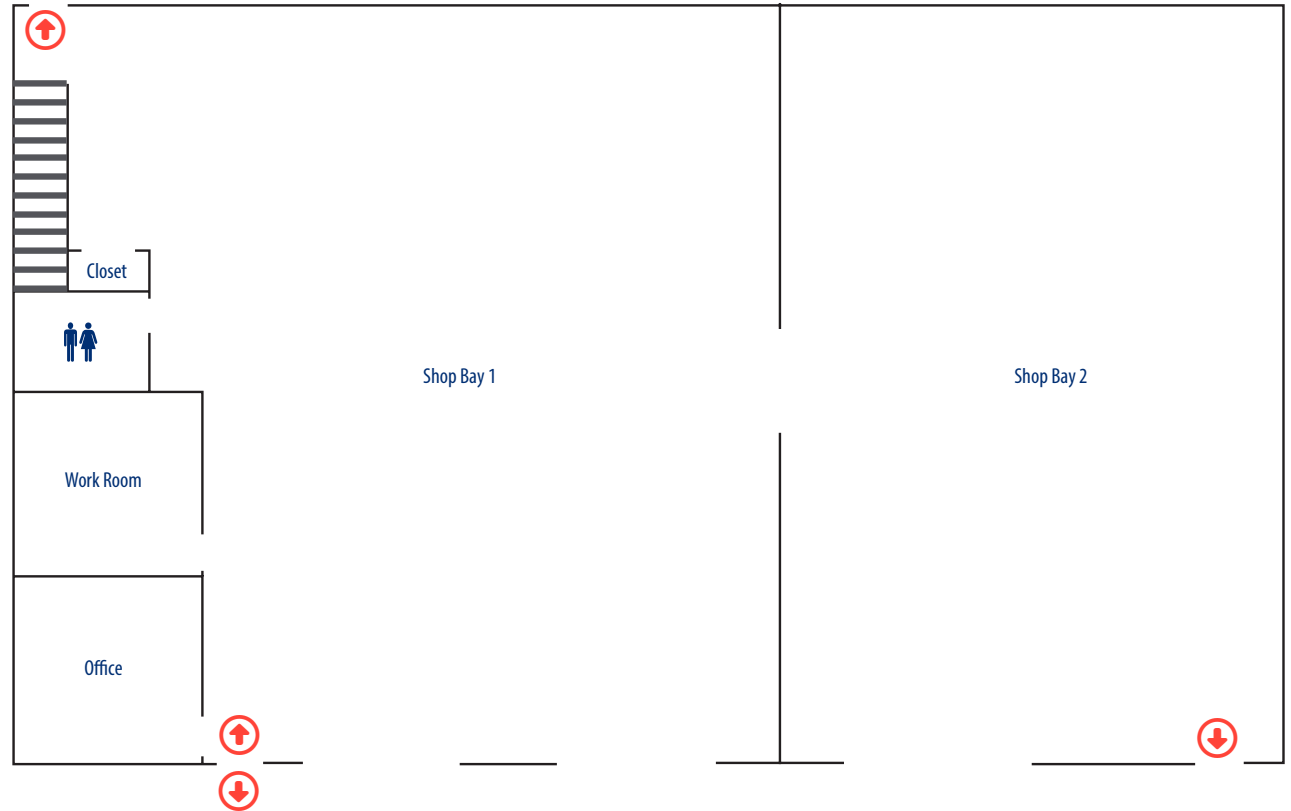

**CALMAR
CAMPUS**

nicc.edu

PLANT SERVICES MAIN LEVEL

PLANT SERVICES

- Entrance/Exit
- Restrooms
- Stairs

**CALMAR
CAMPUS**

nicc.edu

PLANT SERVICES MEZZANINE

PLANT SERVICES

**NORTHEAST IOWA
COMMUNITY COLLEGE**

-  Entrance/Exit
-  Restrooms
-  Stairs