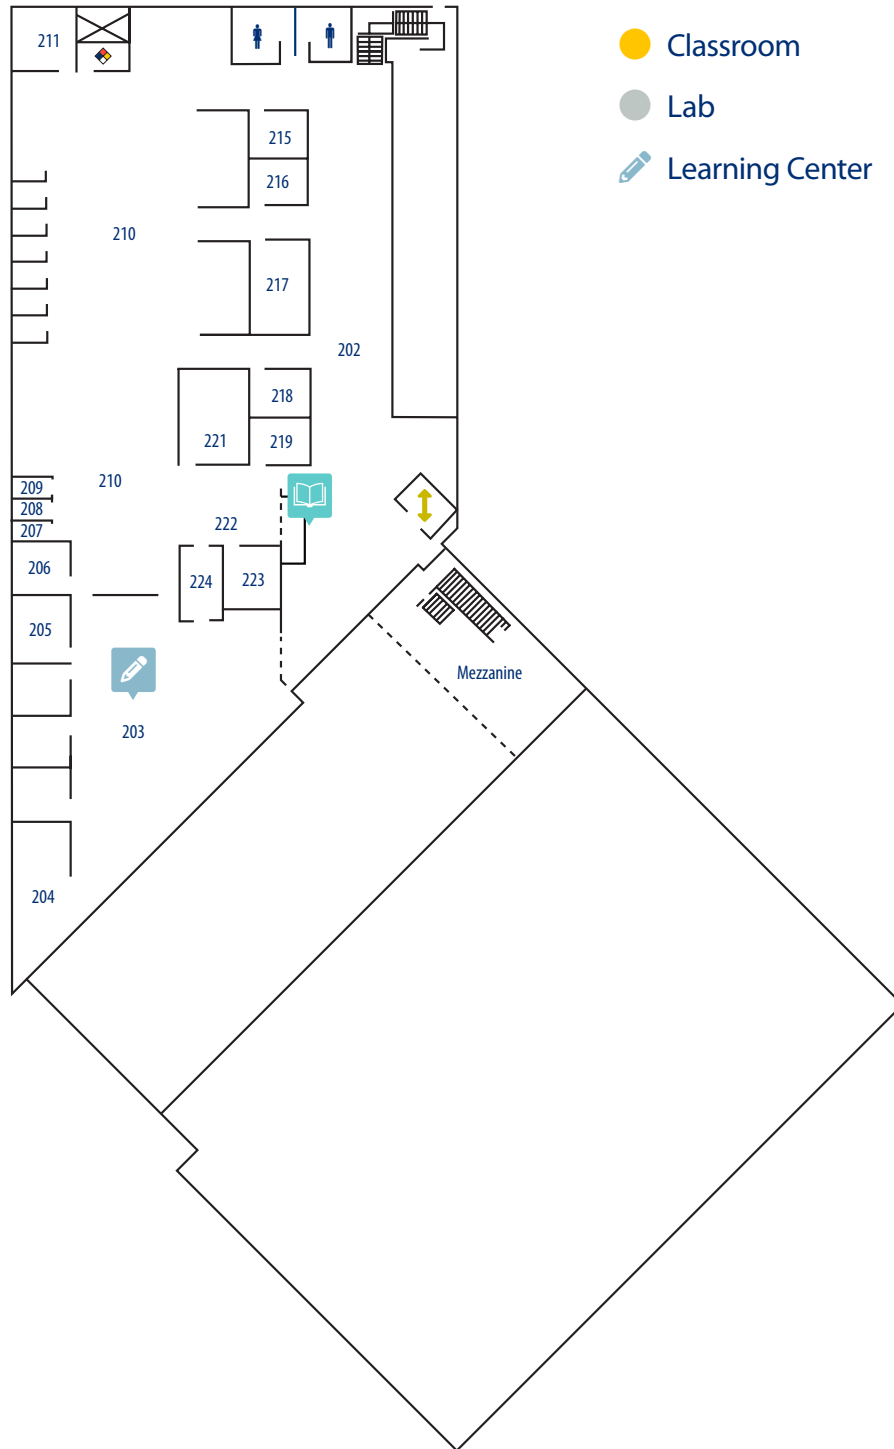

**CALMAR
CAMPUS**

www.nicc.edu

STUDENT CENTER UPPER LEVEL

- Classroom
- Lab
- ✎ Learning Center

STUDENT CENTER

- ↑↓ Elevator
- ↓ Entrance/Exit
- ⬠ Hazardous Chemicals
- ♂♀ Restrooms
- ≡ Stairs

**NORTHEAST IOWA
COMMUNITY COLLEGE**

CALMAR CAMPUS

www.nicc.edu

STUDENT CENTER MAIN LEVEL

- Classroom
- Lab
- Accessibility Services & Testing Center
- Cougar Clothing & Supplies
- Food Service
- Learning Center
- Library
- Student Services

STUDENT CENTER

- Elevator
- Entrance/Exit
- Restrooms
- Stairs
- Severe Weather Shelter

**NORTHEAST IOWA
COMMUNITY COLLEGE**