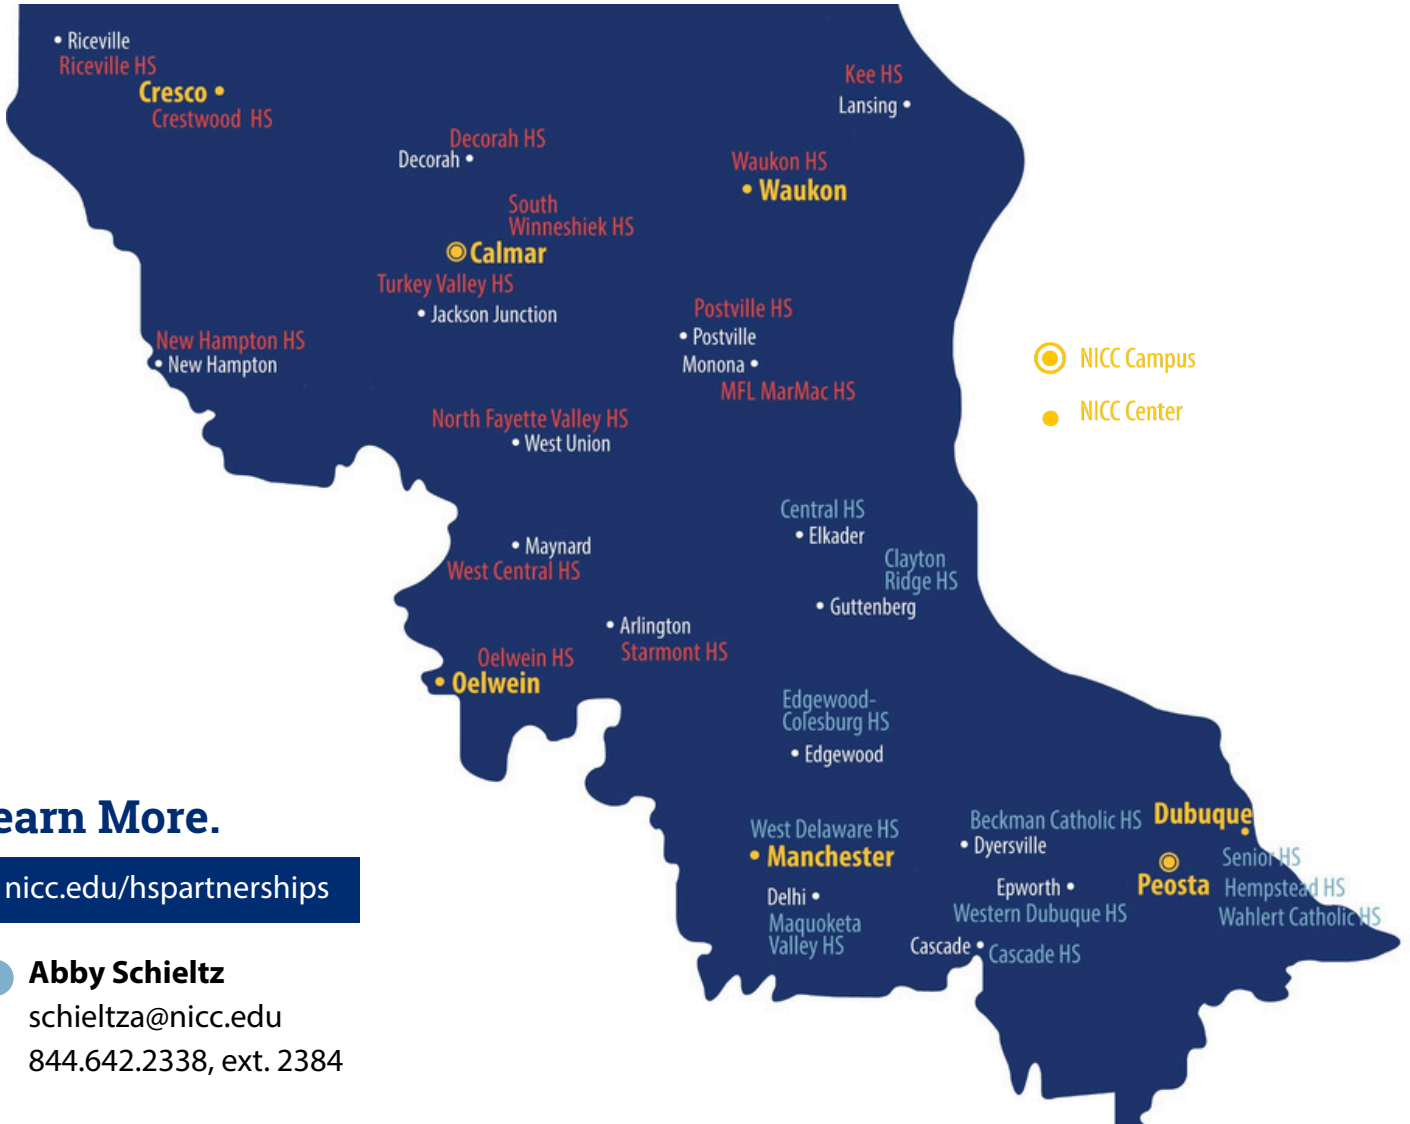

District High Schools

Learn More.

nicc.edu/hspartnerships

Abby Schieltz
schieltza@nicc.edu
844.642.2338, ext. 2384

Caitlin Stelken
stelkenc@nicc.edu
844.642.2338, ext. 2393

Katie Gilbert
gilbertka@nicc.edu
844.642.2338, ext. 2389